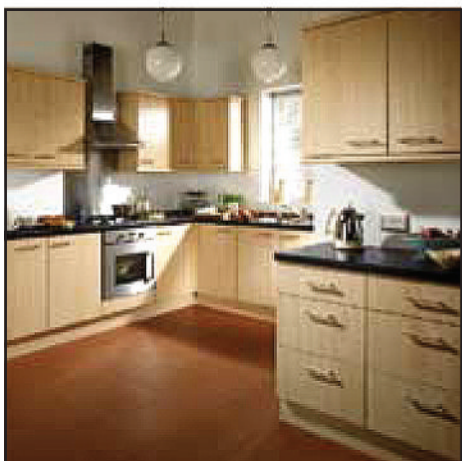

bathrooms **24-7** kitchens

7/9 Narborough Road, Leicester, LE3 0LE • Tel: 0116 2757756 • Fax: 0116 2757755 • Mob: 07941 608369
www.bathrooms24-7.com email: info@bathroom24-7.com

THESE TYPICAL **7-PIECE UNIT** ARRANGEMENTS OFFER **OUTSTANDING VALUE FOR MONEY**. JUST CHOOSE YOUR STYLE AND YOU'RE READY TO GO.

The 7-unit model kitchen consists of the following units.

- 2 x 1000mm base units
- 1 x 1000mm corner base unit
- 1 x built under over unit
- 1 x 500mm wall unit
- 1 x 1000mm wall unit
- 1 x 600mm cooker hood unit

Price excludes appliances, sinks, taps, tiles, worktops and any other accessories.

AMALFI

£371.93

£376.79

£322.96

£376.79

Fitted Kitchen with oven hob, extractor / stainless steel sink, taps. Any of these fitted from

£1295

(excluding plumbing & electrics).
Terms and conditions apply.