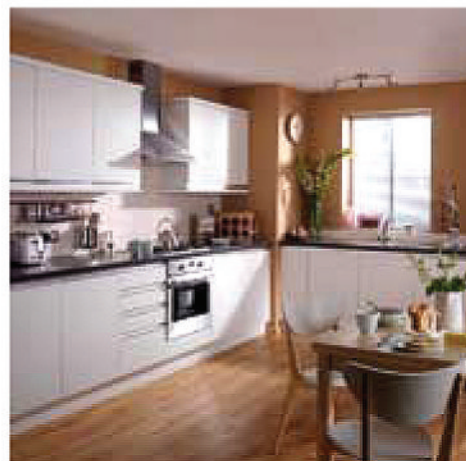

bathrooms **24-7** kitchens

7/9 Narborough Road, Leicester, LE3 0LE • Tel: 0116 2757756 • Fax: 0116 2757755 • Mob: 07941 608369
www.bathrooms24-7.com email: info@bathroom24-7.com

THESE TYPICAL **7-PIECE UNIT** ARRANGEMENTS OFFER **OUTSTANDING VALUE FOR MONEY**. JUST CHOOSE YOUR STYLE AND YOU'RE READY TO GO.

The 7-unit model kitchen consists of the following units.

- 2 x 1000mm base units
- 1 x 1000mm corner base unit
- 1 x built under over unit
- 1 x 500mm wall unit
- 1 x 1000mm wall unit
- 1 x 600mm cooker hood unit

Price excludes appliances, sinks, taps, tiles, worktops and any other accessories.

£371.93

£376.79

LUCERNE

£322.96

£376.79

Fitted Kitchen with oven hob, extractor / stainless steel sink, taps. Any of these fitted from

£1295

(excluding plumbing & electrics).
Terms and conditions apply.